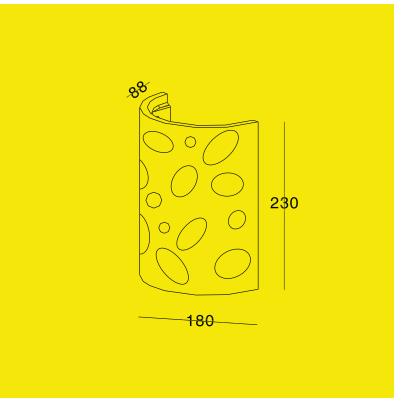

Item No.	Voltage	Frequency	Light Source	Wattage
<b>KL-WL00070</b>	220-240V	50Hz	GU10	MAX 2×35W

Item No.	Voltage	Frequency	Light Source	Wattage
<b>KL-WL00071</b>	220-240V	50Hz	GU10	MAX 2×35W

Item No.	Voltage	Frequency	Light Source	Wattage
<b>KL-WL00072</b>	220-240V	50Hz	E14	MAX 40W