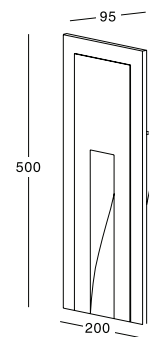

503x203mm

Item No.	Voltage	Frequency	Light Source	Wattage
KL-WL00027	220-240V	50Hz	GU10	MAX 35W