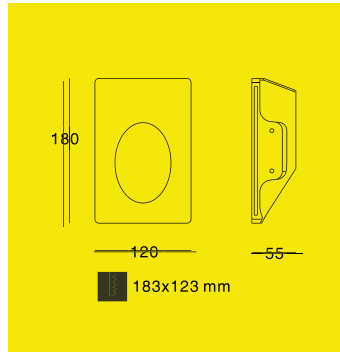

### KL-WL00001 /KL-WL00001G

- **Product Size:** 160×93×80mm
- **External Color:** Black
- **Internal Color:** Gold/Silver
- **Specification:** MJ-1095G G9 (Bulb excluded)  
MJ-1095 10W LED, 2700K/3000K/4000K, CRI80/CRI90

**Internal Color**

**KL-WL00006**

- **Product Size:** Ø100×100×130×250mm
- **External Color:** Black
- **Internal Color:** Gold/Silver
- **Specification:** 10.8W LED, 2700K/3000K/4000K, CRI80/CRI90
- **Led Brand:** CREE® PHILIPS bridelux
- **IP Rating:** IP20
- **Voltage:** 220-240V
- **Life Hours:** 50000 hours

**KL-WL00013**

- **Product Size:** 160×80×93mm
- **External Color:** Black
- **Internal Color:** Gold/Silver
- **Specification:** 10. 5W LED, 2700K/3000K/  
4000K, CRI80/CRI90
- **Led Brand:** CREE® PHILIPS bridgelux
- **IP Rating:** IP20
- **Voltage:** 220-240V
- **Life Hours:** 50000 hours

Light Source	Wattage
MR11	MAX 35W

83x168 mm

Item No.	Voltage	Constant Output Current	Light Source	Wattage
<b>KL-WL00021</b>	DC 3.2V	350mA	CREE LED	MAX 1×1W

Constant Output Current	Light Source	Wattage
350mA	CREE LED	MAX 1×1W