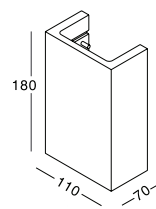

Item No.	Voltage	Frequency	Light Source	Wattage
KL-WL00083L	220-240V	50Hz	CREE LED	MAX 2×3W
KL-WL00083G	220-240V	50Hz	G9	MAX 40W