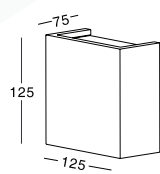

Item No.	Voltage	Frequency	Light Source	Wattage
KL-WL00084L	220-240V	50Hz	CREE LED	MAX 2×3W
KL-WL00084G	220-240V	50Hz	G9	MAX 40W