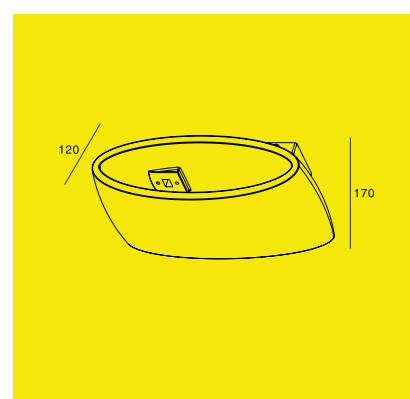

Item No.	Voltage	Frequency	Light Source	Wattage
KL-WL00054	220-240V	50Hz	E27	MAX 40W