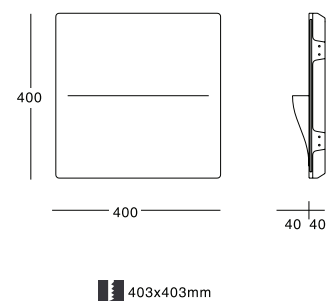

Item No.	Voltage	Frequency	Light Source	Wattage
KL-WL00029	220-240V	50Hz	E14	MAX 40W

403x403mm