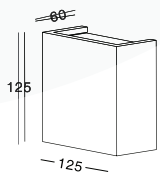

Item No.	Voltage	Frequency	Light Source	Wattage
KL-WL00084L	220-240V	50Hz	CREE LED	MAX 2×3W
KL-WL00084G	220-240V	50Hz	G9	MAX 40W