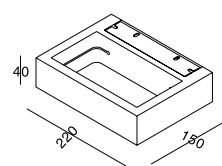

**KL-WL00091/ KL-WL00092**

**KL-WL00093**

**KL-WL00094**

Item No.	Voltage	Frequency	Light Source	Wattage
<b>KL-WL00094</b>	220-240V	50Hz	G9	MAX 40W

PRODUCTS CATALOGUE | **WALL LIGHTS**

Item No.	Voltage	Frequency	Light Source	Wattage
<b>KL-WL00095L</b>	220-240V	50Hz	CREE LED	MAX 2×3W
<b>KL-WL00095G</b>	220-240V	50Hz	G9	MAX 25W
<b>KL-WL00096L</b>	220-240V	50Hz	CREE LED	MAX 2×3W
<b>KL-WL00096G</b>	220-240V	50Hz	G9	MAX 25W