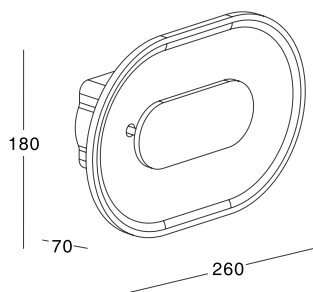

Item No.	Voltage	Frequency	Light Source	Wattage
KL-WL00039	220-240V	50Hz	SMD 2835	7W