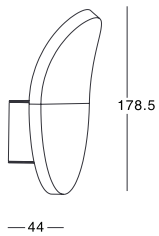

Item No.	Voltage	Frequency	Light Source	Wattage
KL-WL00107	220-240V	50Hz	COB 1304	6.3W