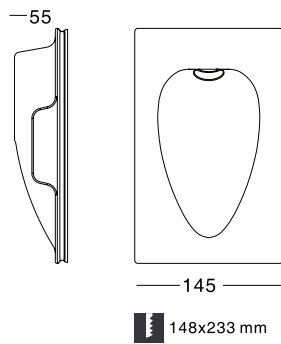

Item No.	Voltage	Constant Output Current
KL-WL00023	DC 3.2V	350mA

Light Source	Wattage
CREE LED	MAX 1×1W