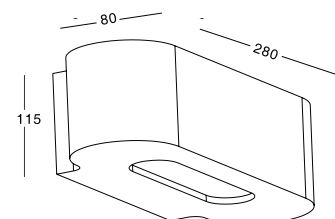

Item No.	Voltage	Frequency	Light Source	Wattage
KL-WL00081	220-240V	50Hz	E14	MAX 40W