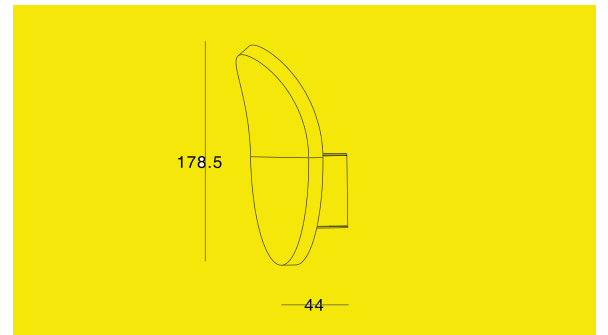

WALL LAMPS

Item No.	Voltage	Frequency	Light Source	Wattage
KL-WL00040	220-240V	50Hz	SMD 3030	7.2W

Item No.	Voltage	Frequency	Light Source	Wattage
KL-WL00041	220-240V	50Hz	COB 1304	6.3W