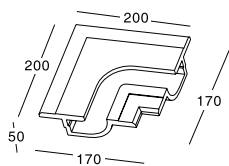

Item No.	Voltage	Light Source	LED Strip Model	Wattage
KL-WL00033	DC 12V	LED Strip	SMD 5050 (excl.)	MAX 12W/1M