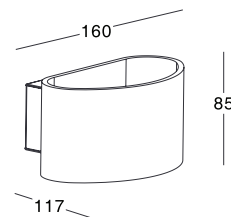

KL-WL00004/ KL-WL00004G

- **Product Size:** 160×85×117mm
- **External Color:** Black
- **Internal Color:** Gold/Silver
- **Specification:** MJ-1105G G9 (Bulb excluded)
  MJ-1105 10.5W LED, 2700K/3000K/4000K, CRI80/CRI90

- **Led Brand:** CREE® PHILIPS bridgelux
- **IP Rating:** IP20
- **Voltage:** 220-240V
- **Life Hours:** 50000 hours