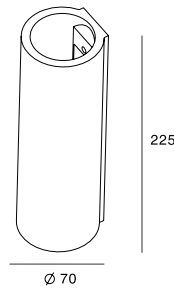

Item No.	Voltage	Frequency	Light Source	Wattage
KL-WL00058	220-240V	50Hz	2xG9	MAX 40W

MW-8452

Item No.	Voltage	Frequency	Light Source	Wattage
KL-WL00059	220-240V	50Hz	GU10	MAX 35W
KL-WL00060	220-240V	50Hz	2xGU10	MAX 35W

Item No.	Voltage	Frequency	Light Source	Wattage
KL-WL00061	220-240V	50Hz	R7S	MAX 100W