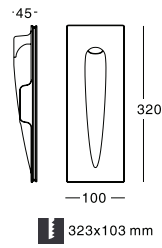

### KL-WL00001 /KL-WL00001G

- **Product Size:** 160×93×80mm
- **External Color:** Black
- **Internal Color:** Gold/Silver
- **Specification:** MJ-1095G G9 (Bulb excluded)  
MJ-1095 10W LED, 2700K/3000K/4000K, CRI80/CRI90

**Internal Color**

**KL-WL00006**

- **Product Size:** Ø100×100×130×250mm
- **External Color:** Black
- **Internal Color:** Gold/Silver
- **Specification:** 10.8W LED, 2700K/3000K/4000K, CRI80/CRI90
- **Led Brand:** CREE® PHILIPS bridelux
- **IP Rating:** IP20
- **Voltage:** 220-240V
- **Life Hours:** 50000 hours

**KL-WL00014**

- **Product Size:** 100×100×80mm
- **External Color:** Black/White
- **Specification:** 6. 3W LED, 2700K/3000K/  
4000K, CRI80/CRI90
- **Led Brand:** CREE® PHILIPS bridgelux
- **IP Rating:** IP20
- **Voltage:** 220-240V
- **Life Hours:** 50000 hours

# TRIMLESS WALL LAMPS

Item No.	Voltage	Constant Output Current	Light Source	Wattage
KL-WL00016	DC 3.2V	350mA	CREE LED	MAX 1x1W

145x173 mm

183x253 mm

Item No.	Voltage	Constant Output Current	Light Source	Wattage
KL-WL00017	DC 3.2V	350mA	CREE LED	MAX 1x1W