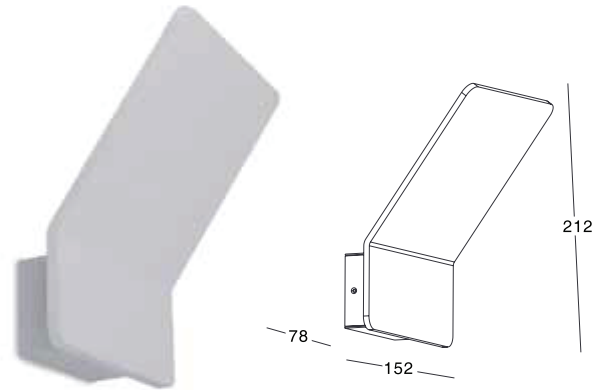

Item No.	Voltage	Frequency	Light Source	Wattage
KL-WL00107	220-240V	50Hz	COB 1304	6.3W