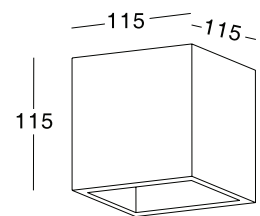

Color/Material:

Item No.	Voltage	Frequency	Light Source	Wattage
KL-WL00075	220-240V	50Hz	CREE XP-D	MAX 2x2W
	220-240V	50Hz	G9	MAX 40W

Item No.	Voltage	Frequency	Light Source	Wattage
KL-WL00076	220-240V	50Hz	G9	MAX 40W