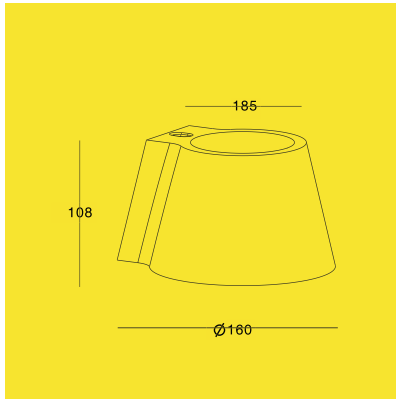

Item No.	Voltage	Frequency	Light Source	Wattage
KL-WL00046	220-240V	50Hz	G9	MAX 40W