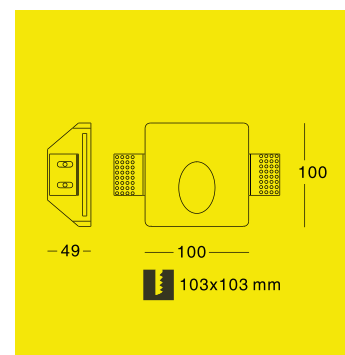

Item No.	Voltage	Constant Output Current
KL-WL00023	DC 3.2V	350mA

Light Source	Wattage
CREE LED	MAX 1×1W