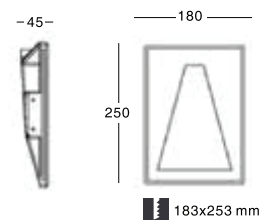

183x253 mm

Item No.	Voltage	Constant Output Current	Light Source	Wattage
KL-WL00017	DC 3.2V	350mA	CREE LED	MAX 1x1W