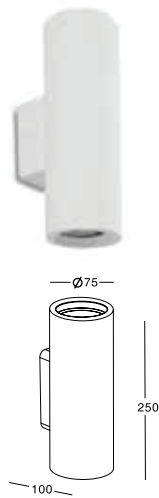

PRODUCTS CATALOGUE | **WALL LIGHTS**

Item No.	Voltage	Frequency	Light Source	Wattage
KL-WL00069	220-240V	50Hz	GU10	MAX 2×35W