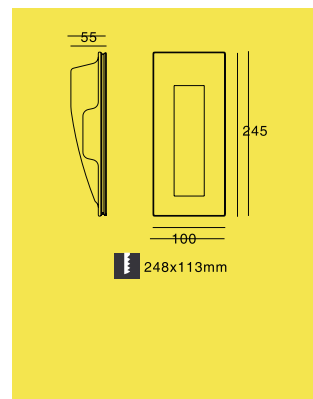

PRODUCTS CATALOGUE | **WALL LIGHTS**

Item No.	Voltage	Constant Output Current	Light Source	Wattage
KL-WL00024	DC 3.2V	350mA	CREE LED	MAX 1x1W

168x83 mm