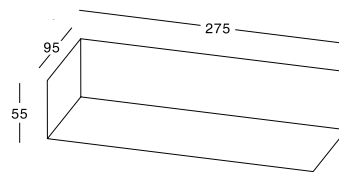

Item No.	Voltage	Frequency
KL-WL00066	220-240V	50Hz
Light Source	Wattage	
E14	MAX 2x40W