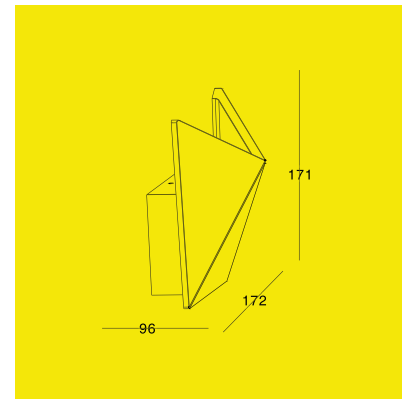

Item No.	Voltage	Frequency	Light Source	Wattage
KL-WL00106	220-240V	50Hz	COB 1304	6.3W