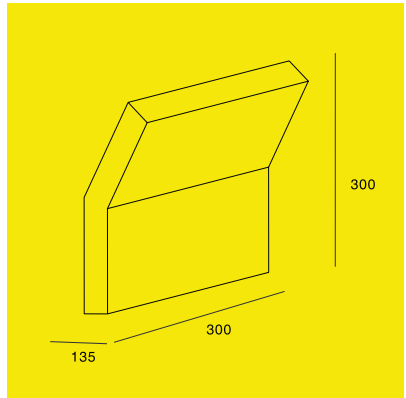

Item No.	Voltage	Frequency	Light Source	Wattage
KL-WL00051	220-240V	50Hz	2xG9	MAX 40W