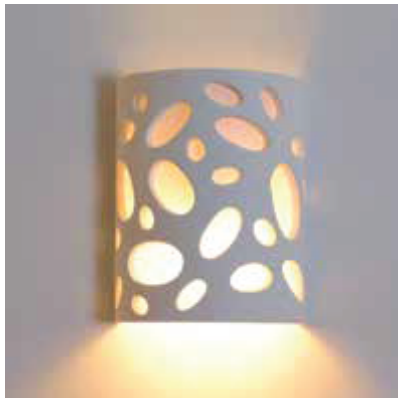

Item No.	Voltage	Frequency	Light Source	Wattage
<b>KL-WL00070</b>	220-240V	50Hz	GU10	MAX 2×35W

Item No.	Voltage	Frequency	Light Source	Wattage
<b>KL-WL00071</b>	220-240V	50Hz	GU10	MAX 2×35W

Item No.	Voltage	Frequency	Light Source	Wattage
<b>KL-WL00072</b>	220-240V	50Hz	E14	MAX 40W