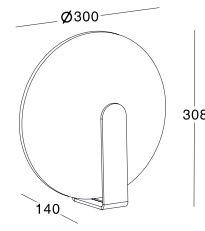

Item No.	Voltage	Frequency
<b>KL-WL00108</b>	220-240V	50Hz
Light Source	Wattage	
COB	6.2W	

Item No.	Voltage	Frequency
<b>KL-WL00109</b>	220-240V	50Hz
Light Source	Wattage	
SMD 3030	7.2W	

**KL-WL00110**

**Voltage:** 220-240V  
**Frequency:** 50Hz  
**Light Source:** SMD 5050  
**Wattage:** MAX 6.3W