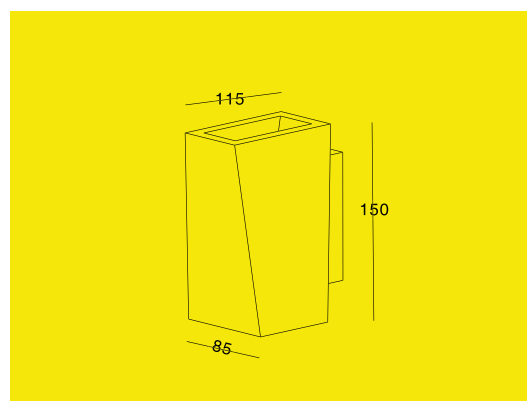

Item No.	Voltage	Frequency	Light Source	Wattage
KL-WL00076	220-240V	50Hz	G9	MAX 40W