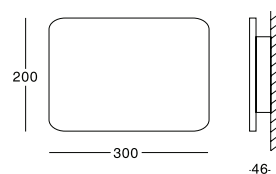

- White Gypsum (Pointable)
- Grey Smooth Cement
- Black Sandstone Cement
- White Sandstone Cement

Item No.	Voltage	Frequency	Light Source	Wattage
KL-WL00090	220-240V	50Hz	SMD 5050	MAX 11W