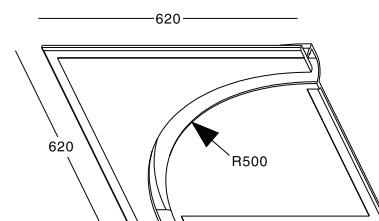

SOFT
PROFILE

Item No.	Voltage	Light Source
KL-WL00035	DC 12V	LED Strip

LED Strip Model	Wattage
SMD 5050 (excl.)	MAX 12W/1M