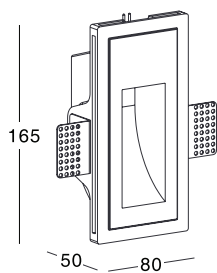

Item No.	Voltage	Constant Output Current	Light Source	Wattage
KL-WL00018	DC 3.2V	350mA	CREE LED	MAX 1x1W

Item No.	Voltage	Frequency	Light Source	Wattage
KL-WL00019	220-240V	50Hz	MR11	MAX 35W

Item No.	Voltage	Frequency
KL-WL00020	220-240V	50Hz

Light Source	Wattage
MR11	MAX 35W

83x168 mm