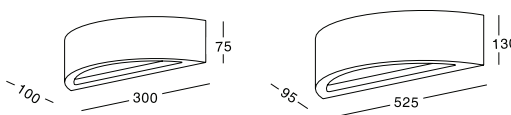

Item No.	Voltage	Frequency	Light Source	Wattage
KL-WL00101	220-240V	50Hz	E14	MAX 40W
KL-WL00102	220-240V	50Hz	E14	MAX 2x40W