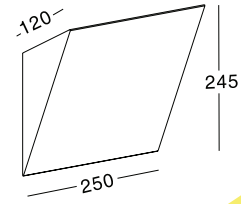

KL-WL00103