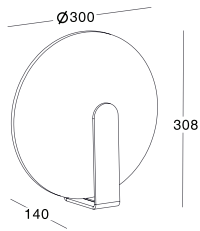

KL-WL00110

Voltage: 220-240V
Frequency: 50Hz
Light Source: SMD 5050
Wattage: MAX 6.3W