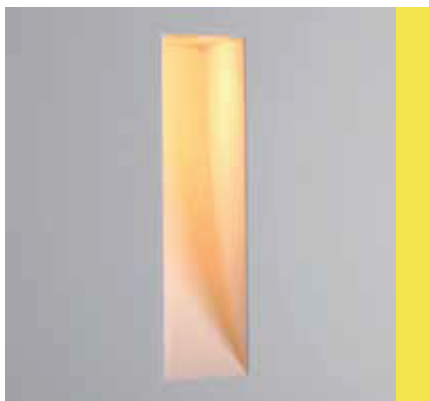

Item No.	Voltage	Constant Output Current	Light Source	Wattage
KL-WL00025	DC 3.2V	350mA	CREE LED	MAX 1x1W