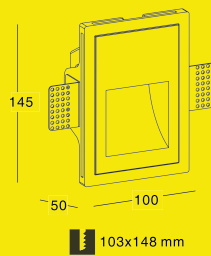

Item No.	Voltage	Constant Output Current	Light Source	Wattage
KL-WL00018	DC 3.2V	350mA	CREE LED	MAX 1x1W