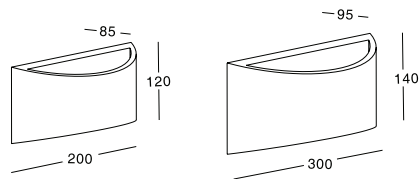

Item No.	Voltage	Frequency	Light Source	Wattage
KL-WL00099	220-240V	50Hz	G9	MAX 40W
KL-WL00100	220-240V	50Hz	E14	MAX 40W