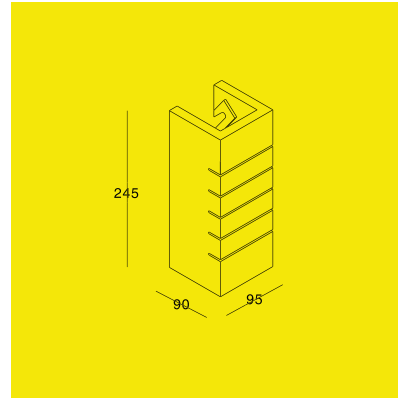

Item No.	Voltage	Frequency	Light Source	Wattage
KL-WL00072	220-240V	50Hz	E14	MAX 40W