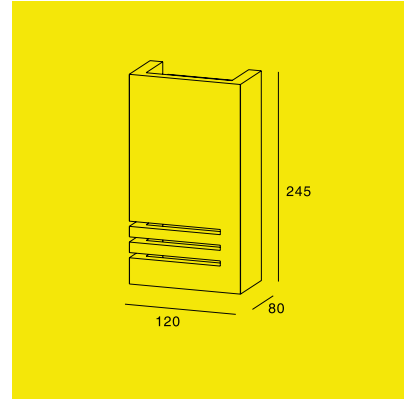

Item No.	Voltage	Frequency	Light Source	Wattage
KL-WL00055	220-240V	50Hz	E14	MAX 40W