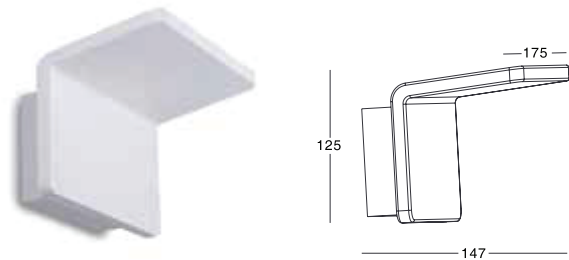

Item No.	Voltage	Frequency
KL-WL00109	220-240V	50Hz
Light Source	Wattage	
SMD 3030	7.2W