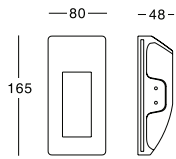

PRODUCTS CATALOGUE | **WALL LIGHTS**

Item No.	Voltage	Constant Output Current	Light Source	Wattage
KL-WL00024	DC 3.2V	350mA	CREE LED	MAX 1x1W