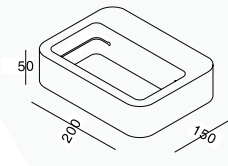

**KL-WL00091/ KL-WL00092**

**KL-WL00093**

**KL-WL00094**

Item No.	Voltage	Frequency	Light Source	Wattage
<b>KL-WL00094</b>	220-240V	50Hz	G9	MAX 40W

PRODUCTS CATALOGUE | **WALL LIGHTS**

Item No.	Voltage	Frequency	Light Source	Wattage
<b>KL-WL00095L</b>	220-240V	50Hz	CREE LED	MAX 2×3W
<b>KL-WL00095G</b>	220-240V	50Hz	G9	MAX 25W
<b>KL-WL00096L</b>	220-240V	50Hz	CREE LED	MAX 2×3W
<b>KL-WL00096G</b>	220-240V	50Hz	G9	MAX 25W