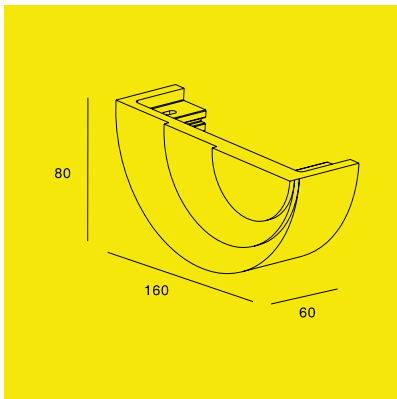

Item No.	Voltage	Frequency	Light Source	Wattage
KL-WL00053	220-240V	50Hz	XTE	3W