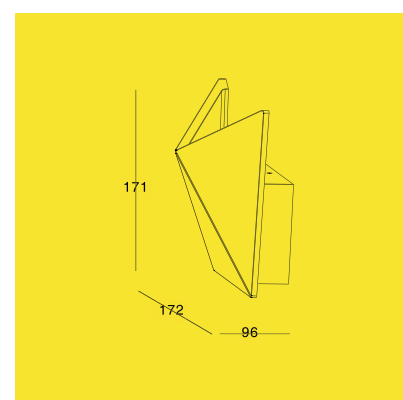

Item No.	Voltage	Frequency	Light Source	Wattage
KL-WL00045	220-240V	50Hz	COB 1304	6.3W