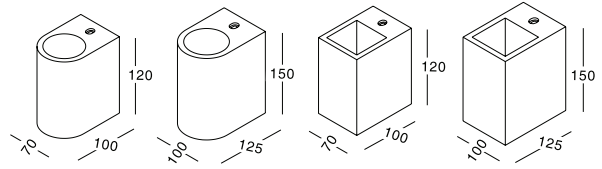

**KL-WL00091/ KL-WL00092**

**KL-WL00093**

**KL-WL00094**

Item No.	Voltage	Frequency	Light Source	Wattage
<b>KL-WL00094</b>	220-240V	50Hz	G9	MAX 40W

PRODUCTS CATALOGUE | **WALL LIGHTS**

Item No.	Voltage	Frequency	Light Source	Wattage
<b>KL-WL00095L</b>	220-240V	50Hz	CREE LED	MAX 2×3W
<b>KL-WL00095G</b>	220-240V	50Hz	G9	MAX 25W
<b>KL-WL00096L</b>	220-240V	50Hz	CREE LED	MAX 2×3W
<b>KL-WL00096G</b>	220-240V	50Hz	G9	MAX 25W