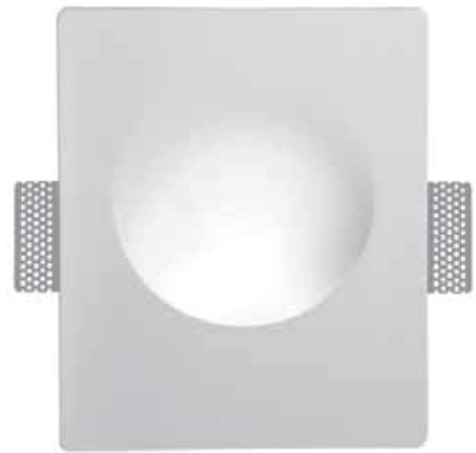

353x293mm

Item No.	Voltage	Frequency	Light Source	Wattage
KL-WL00030	220-240V	50Hz	GU10	MAX 35W
KL-WL00031	220-240V	50Hz	GU10	MAX 35W