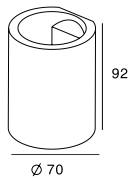

Item No.	Voltage	Frequency	Light Source	Wattage
KL-WL00058	220-240V	50Hz	2xG9	MAX 40W

MW-8452

Item No.	Voltage	Frequency	Light Source	Wattage
KL-WL00059	220-240V	50Hz	GU10	MAX 35W
KL-WL00060	220-240V	50Hz	2xGU10	MAX 35W

Item No.	Voltage	Frequency	Light Source	Wattage
KL-WL00061	220-240V	50Hz	R7S	MAX 100W