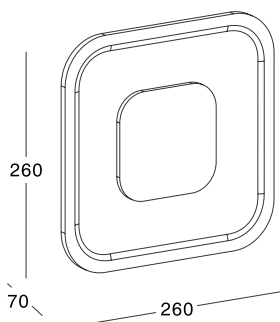

FACE MOUNTED

Item No.	Voltage	Frequency	Light Source
KL-WL00037	220-240V	50Hz	SMD 2835

Item No.	Voltage	Frequency	Light Source	Wattage
KL-WL00038	220-240V	50Hz	SMD 2835	7W