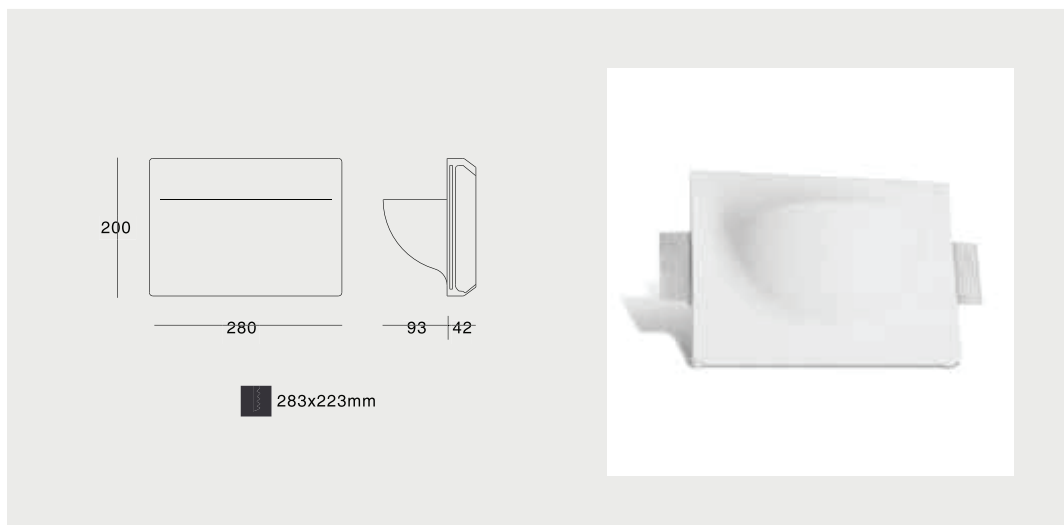

353x103mm

**SEAMLESS  
DESIGNS**

503x203mm

Item No.	Voltage	Frequency	Light Source	Wattage
KL-WL00027	220-240V	50Hz	GU10	MAX 35W

Item No.	Voltage	Frequency	Light Source	Wattage
<b>KL-WL00028</b>	220-240V	50Hz	E14	MAX 40W