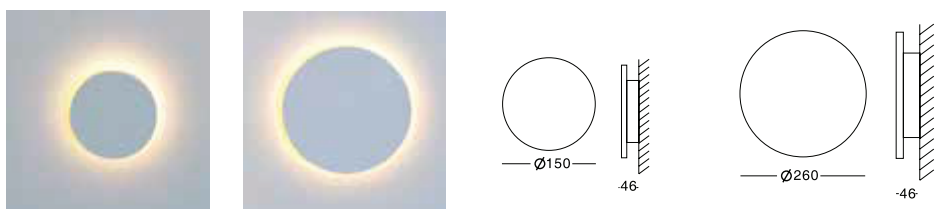

PRODUCTS CATALOGUE | **WALL LIGHTS**

Item No.	Voltage	Frequency	Light Source	Wattage
KL-WL00085	220-240V	50Hz	SMD 5050	MAX 2.85W
KL-WL00086	220-240V	50Hz	SMD 5050	MAX 5.4W