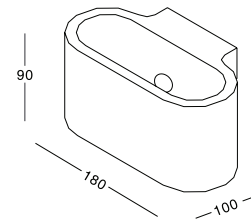

Item No.	Voltage	Frequency	Light Source	Wattage
KL-WL00079	220-240V	50Hz	CREE LED	MAX 2×3W
	220-240V	50Hz	G9	MAX 40W