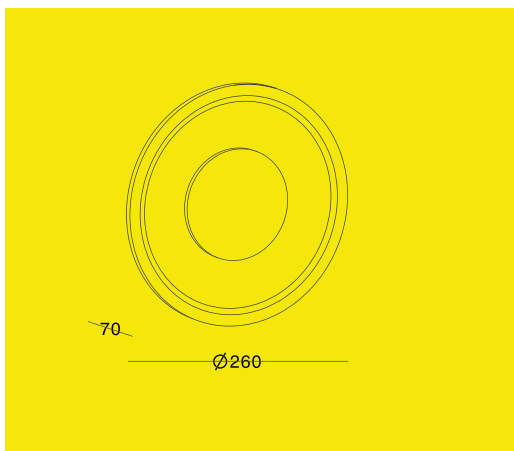

FACE MOUNTED

Item No.	Voltage	Frequency	Light Source
KL-WL00037	220-240V	50Hz	SMD 2835

Item No.	Voltage	Frequency	Light Source	Wattage
KL-WL00038	220-240V	50Hz	SMD 2835	7W