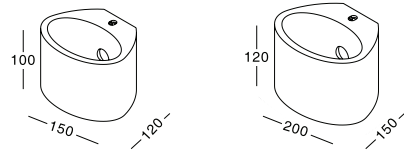

PRODUCTS CATALOGUE | **WALL LIGHTS**

Item No.	Voltage	Frequency	Light Source	Wattage
KL-WL00091	220-240V	50Hz	G9	MAX 40W
KL-WL00092	220-240V	50Hz	COB	MAX 1×5W
KL-WL00093	220-240V	50Hz	G9	MAX 40W