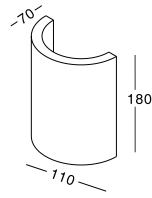

Item No.	Voltage	Frequency	Light Source	Wattage
KL-WL00082L	220-240V	50Hz	CREE LED	MAX 2×3W
KL-WL00082G	220-240V	50Hz	G9	MAX 40W

White Gypsum (Paintable)

Grey Smooth Cement

Black Sandstone Cement

White Sandstone Cement