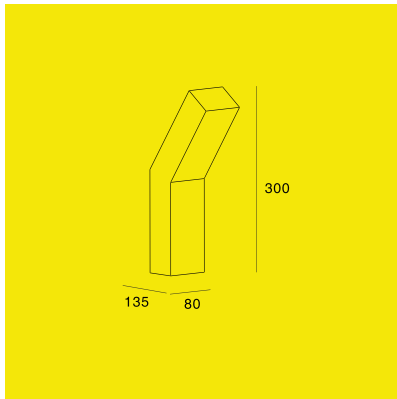

Item No.	Voltage	Frequency	Light Source	Wattage
KL-WL00050	220-240V	50Hz	G9	MAX 40W