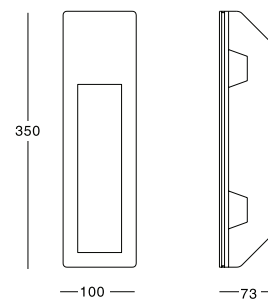

Item No.	Voltage	Frequency	Light Source	Wattage
KL-WL00026	220-240V	50Hz	GU10	MAX 35W