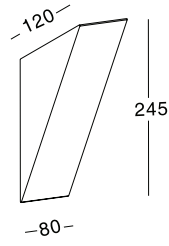

KL-WL00103