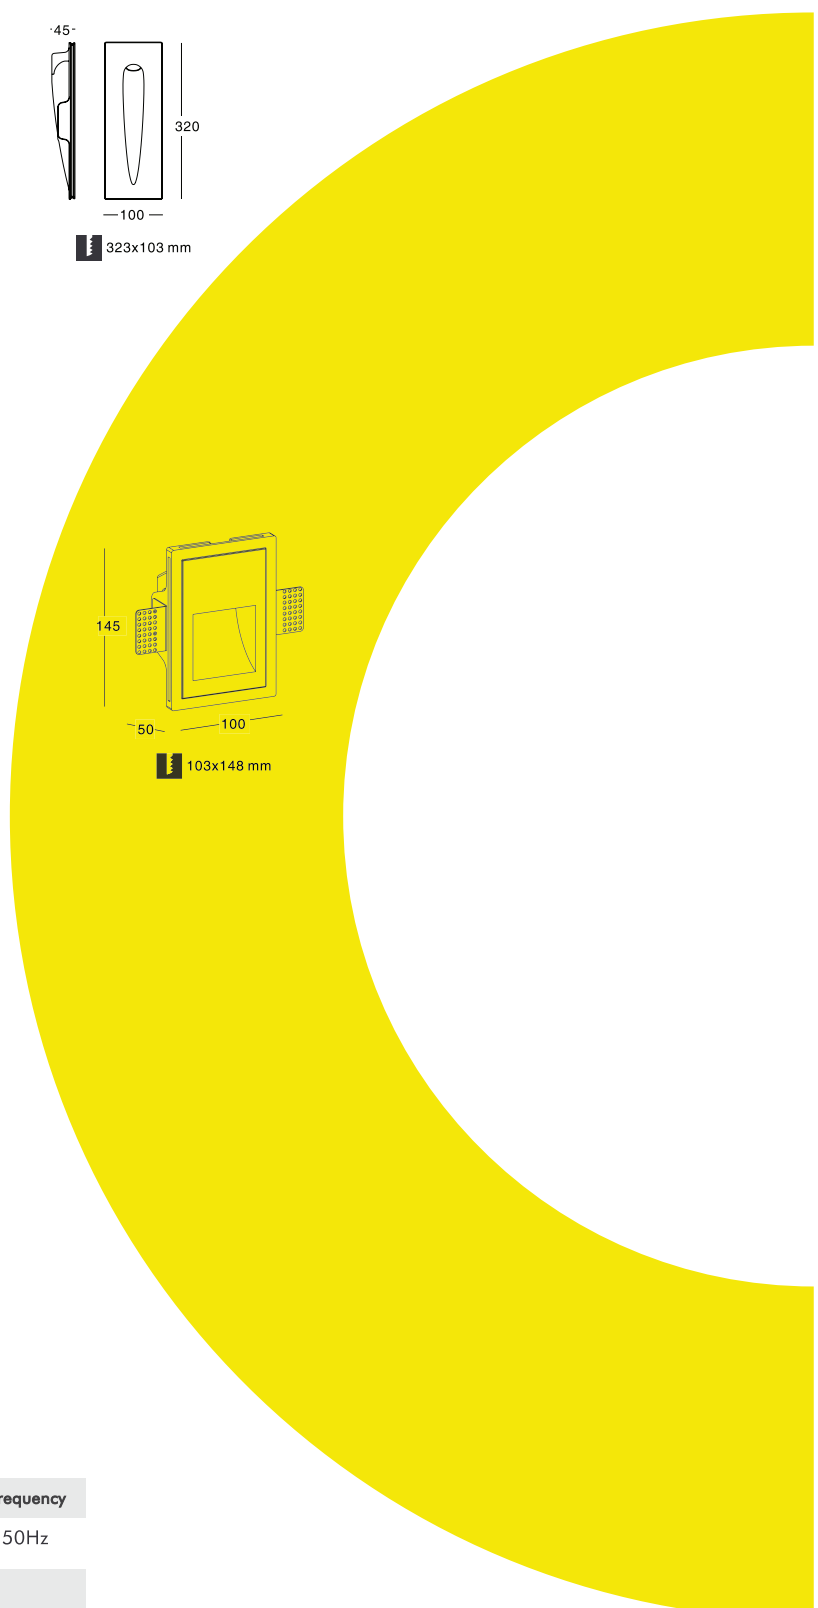

Item No.	Voltage	Constant Output Current	Light Source	Wattage
KL-WL00018	DC 3.2V	350mA	CREE LED	MAX 1x1W

Item No.	Voltage	Frequency	Light Source	Wattage
KL-WL00019	220-240V	50Hz	MR11	MAX 35W

Item No.	Voltage	Frequency
KL-WL00020	220-240V	50Hz

Light Source	Wattage
MR11	MAX 35W

83x168 mm