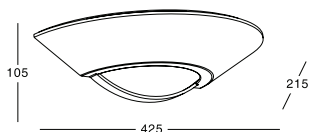

Item No.	Voltage	Frequency
KL-WL00062	220-240V	50Hz
Light Source		Wattage
E14		MAX 40W

Item No.	Voltage	Frequency	Light Source	Wattage
KL-WL00063	220-240V	50Hz	CREE LED	MAX 2x3W
KL-WL00064	220-240V	50Hz	G9	MAX 40W

Item No.	Voltage	Frequency
KL-WL00065	220-240V	50Hz
Light Source		Wattage
E14		MAX 40W