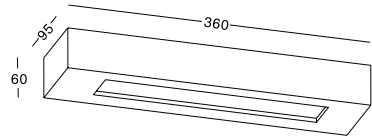

Item No.	Voltage	Frequency
KL-WL00066	220-240V	50Hz
Light Source	Wattage	
E14	MAX 2x40W	

Item No.	Voltage	Frequency
KL-WL00067	220-240V	50Hz
Light Source	Wattage	
E14	MAX 40W	

Item No.	Voltage	Frequency	Light Source
KL-WL00068	220-240V	50Hz	R7S