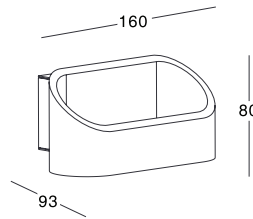

### KL-WL00001 /KL-WL00001G

- **Product Size:** 160×93×80mm
- **External Color:** Black
- **Internal Color:** Gold/Silver
- **Specification:** MJ-1095G G9 (Bulb excluded)  
MJ-1095 10W LED, 2700K/3000K/4000K, CRI80/CRI90

### KL-WL00002

- **Product Size:** 200×117×250mm
- **External Color:** Black
- **Internal Color:** Gold/Silver
- **Specification:** 10W LED, 2700K/3000K/4000K, CRI80/CRI90

- **Led Brand:** CREE® PHILIPS bridgelux
- **IP Rating:** IP20
- **Voltage:** 220-240V
- **Life Hours:** 50000 hours

### KL-WL00003

- **Product Size:** 160×80×93mm
- **External Color:** Black
- **Internal Color:** Gold/Silver
- **Specification:** 10.5W LED, 2700K/3000K/4000K, CRI80/CRI90

- **Led Brand:** CREE® PHILIPS bridgelux
- **IP Rating:** IP20
- **Voltage:** 220-240V
- **Life Hours:** 50000 hours

### KL-WL00004/ KL-WL00004G

- **Product Size:** 160×85×117mm
- **External Color:** Black
- **Internal Color:** Gold/Silver
- **Specification:** MJ-1105G G9 (Bulb excluded)  
MJ-1105 10.5W LED, 2700K/3000K/4000K, CRI80/CRI90