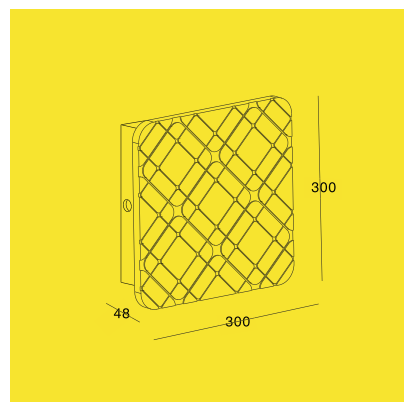

Item No.	Voltage	Frequency	Light Source	Wattage
KL-WL00048	220-240V	50Hz	SMD 5050	10.5W

COLOR/MATERIAL