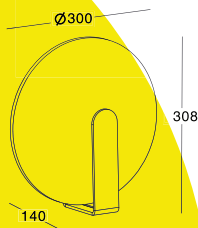

KL-WL00112

Voltage: 220-240V
Frequency: 50Hz
Light Source: SMD 5050
Wattage: MAX 6.3W

White
Gypsum
(Paintable)

Grey
Smooth
Cement

Black
Sandstone
Cement

White
Sandstone
Cement