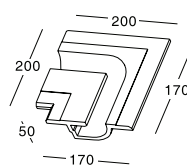

Item No.	Voltage	Light Source	LED Strip Model	Wattage
KL-WL00033	DC 12V	LED Strip	SMD 5050 (excl.)	MAX 12W/1M