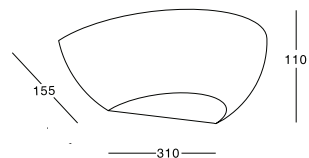

Item No.	Voltage	Frequency	Light Source	Wattage
KL-WL00063	220-240V	50Hz	CREE LED	MAX 2x3W
KL-WL00064	220-240V	50Hz	G9	MAX 40W