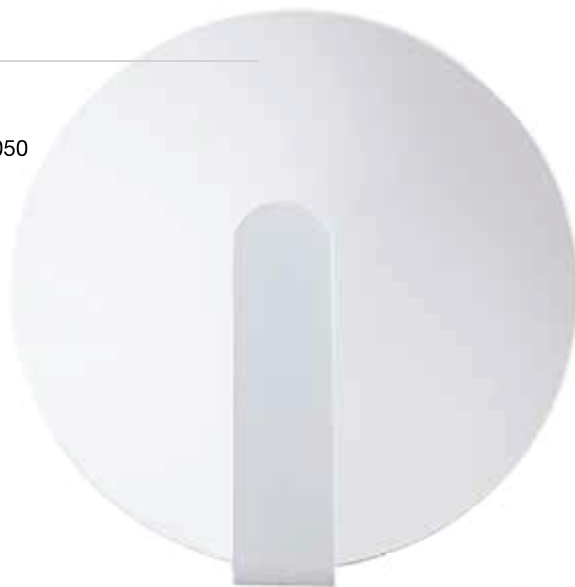

Voltage: 220-240V
Frequency: 50Hz
Light Source: SMD 5050
Wattage: MAX 6.3W

Voltage: 220-240V
Frequency: 50Hz
Light Source: SMD 5050
Wattage: MAX 6.3W

Voltage: 220-240V
Frequency: 50Hz
Light Source: SMD 5050
Wattage: MAX 6.3W

White
Gypsum
(Paintable)

Grey
Smooth
Cement

Black
Sandstone
Cement

White
Sandstone
Cement