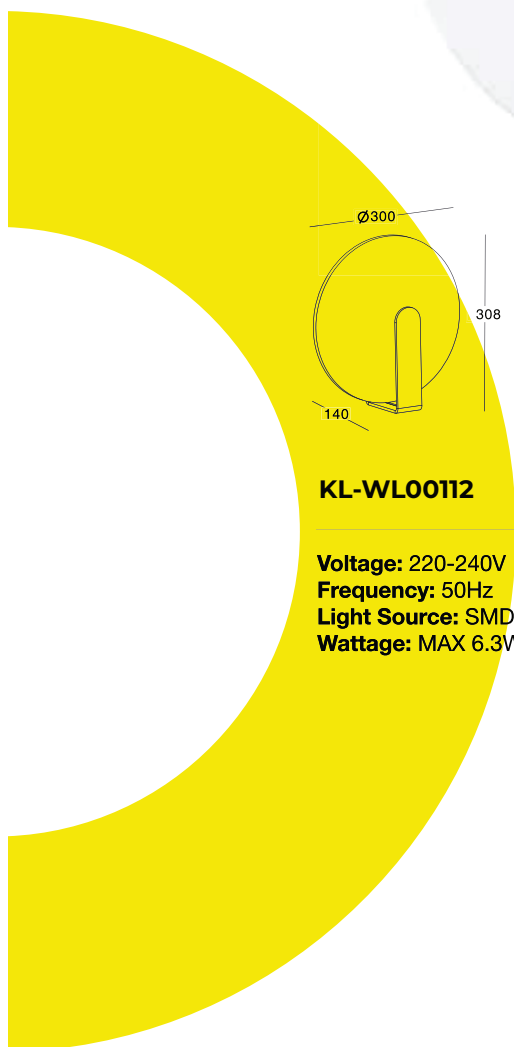

Item No.	Voltage	Frequency
<b>KL-WL00108</b>	220-240V	50Hz
Light Source	Wattage	
COB	6.2W	

Item No.	Voltage	Frequency
<b>KL-WL00109</b>	220-240V	50Hz
Light Source	Wattage	
SMD 3030	7.2W	

**KL-WL00110**

**Voltage:** 220-240V  
**Frequency:** 50Hz  
**Light Source:** SMD 5050  
**Wattage:** MAX 6.3W

**KL-WL00111**

**Voltage:** 220-240V  
**Frequency:** 50Hz  
**Light Source:** SMD 5050  
**Wattage:** MAX 6.3W

**KL-WL00112**

**Voltage:** 220-240V  
**Frequency:** 50Hz  
**Light Source:** SMD 5050  
**Wattage:** MAX 6.3W