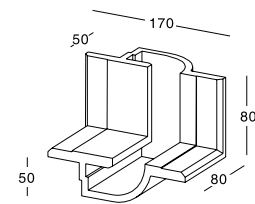

# SOFT PROFILE

**KL-WL00033EL**

**KL-WL00033**

**KL-WL00033ER**

**KL-WL00034R**

**KL-WL00034L**

**KL-WL00034Z**

Item No.	Voltage	Light Source	LED Strip Model	Wattage
<b>KL-WL00033</b>	DC 12V	LED Strip	SMD 5050 (excl.)	MAX 12W/1M