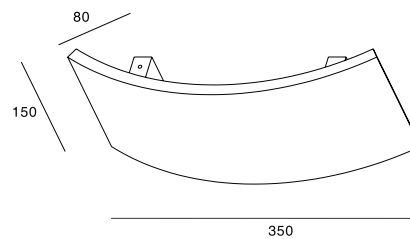

Item No.	Voltage	Frequency	Light Source	Wattage
KL-WL00061	220-240V	50Hz	R7S	MAX 100W