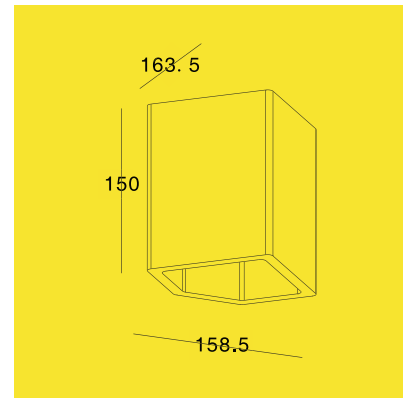

Item No.	Voltage	Frequency	Light Source	Wattage
KL-WL00043	220-240V	50Hz	G9	MAX 40W