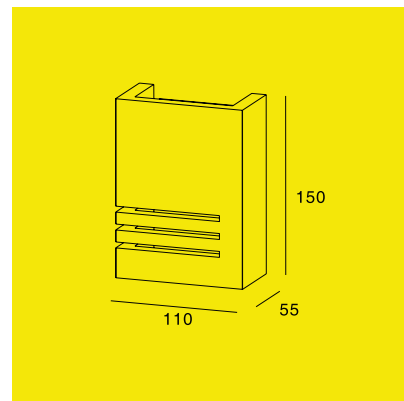

Item No.	Voltage	Frequency	Light Source	Wattage
KL-WL00056	220-240V	50Hz	G9	MAX 40W