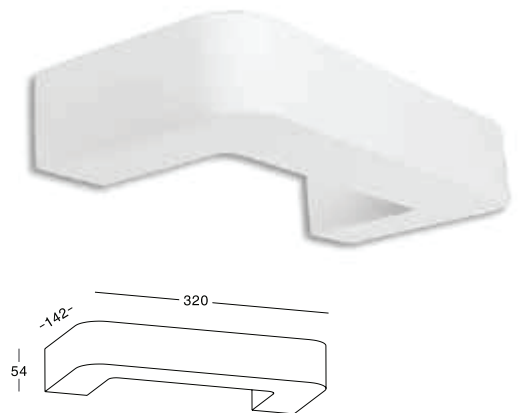

Color/Material:

Item No.	Voltage	Frequency	Light Source	Wattage
<b>KL-WL00077</b>	220-240V	50Hz	E14	MAX 40W

Item No.	Voltage	Frequency	Light Source	Wattage
<b>KL-WL00078</b>	220-240V	50Hz	E14	MAX 40W

Item No.	Voltage	Frequency	Light Source	Wattage
<b>KL-WL00079</b>	220-240V	50Hz	CREE LED	MAX 2×3W
	220-240V	50Hz	G9	MAX 40W