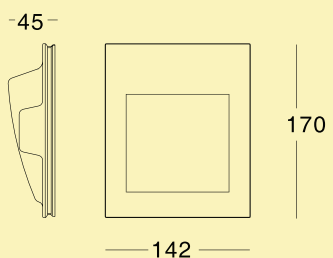

145x173 mm

Item No.	Voltage	Constant Output Current	Light Source	Wattage
KL-WL00015	DC 3.2V	350mA	CREE LED	MAX 1x1W

TRIMLESS WALL LAMPS

Item No.	Voltage	Constant Output Current	Light Source	Wattage
KL-WL00016	DC 3.2V	350mA	CREE LED	MAX 1x1W

145x173 mm

183x253 mm

Item No.	Voltage	Constant Output Current	Light Source	Wattage
KL-WL00017	DC 3.2V	350mA	CREE LED	MAX 1x1W