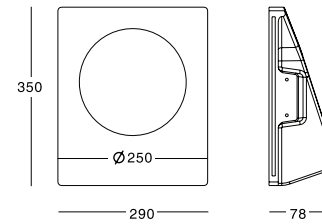

353x293mm

Item No.	Voltage	Frequency	Light Source	Wattage
KL-WL00030	220-240V	50Hz	GU10	MAX 35W
KL-WL00031	220-240V	50Hz	GU10	MAX 35W

Item No.	Voltage	Frequency
KL-WL00032	220-240V	50Hz
Light Source	Wattage	
G9	MAX 40W