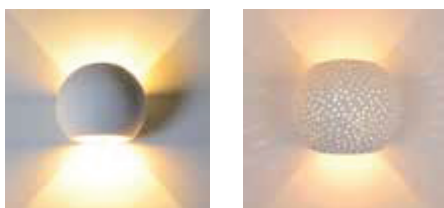

PRODUCTS CATALOGUE | **WALL LIGHTS**

Item No.	Voltage	Frequency	Light Source	Wattage
KL-WL00085	220-240V	50Hz	SMD 5050	MAX 2.85W
KL-WL00086	220-240V	50Hz	SMD 5050	MAX 5.4W

Item No.	Voltage	Frequency	Light Source	Wattage
KL-WL00087/ KL-WL00087A	220-240V	50Hz	CREE XB-D	MAX 2x2W
	220-240V	50Hz	G9	MAX 40W