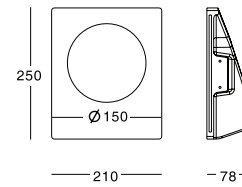

253x213mm

Item No.	Voltage	Frequency	Light Source	Wattage
KL-WL00030	220-240V	50Hz	GU10	MAX 35W
KL-WL00031	220-240V	50Hz	GU10	MAX 35W

Item No.	Voltage	Frequency
KL-WL00032	220-240V	50Hz
Light Source	Wattage	
G9	MAX 40W