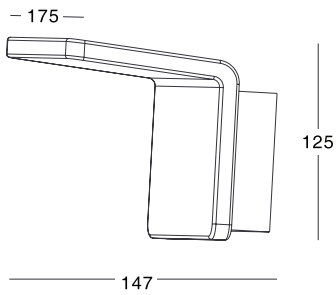

WALL LAMPS

Item No.	Voltage	Frequency	Light Source	Wattage
KL-WL00040	220-240V	50Hz	SMD 3030	7.2W

Item No.	Voltage	Frequency	Light Source	Wattage
KL-WL00041	220-240V	50Hz	COB 1304	6.3W