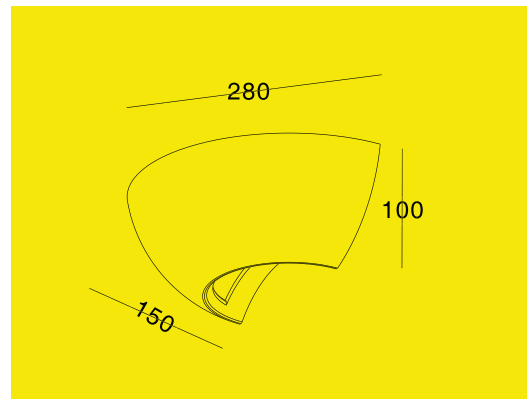

Item No.	Voltage	Frequency	Light Source	Wattage
KL-WL00077	220-240V	50Hz	E14	MAX 40W