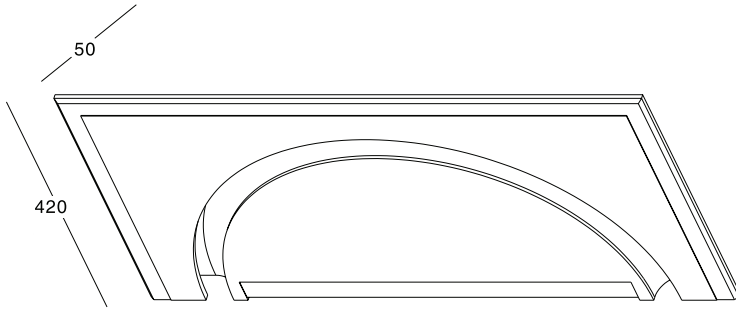

Item No.	Voltage	Light Source
KL-WL00036	DC 12V	LED Strip
LED Strip Model	Wattage	
SMD 5050 (excl.)	MAX 12W/1M	

SOFT PROFILE