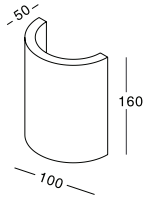

Item No.	Voltage	Frequency	Light Source	Wattage
KL-WL00082L	220-240V	50Hz	CREE LED	MAX 2×3W
KL-WL00082G	220-240V	50Hz	G9	MAX 40W

White Gypsum (Paintable)

Grey Smooth Cement

Black Sandstone Cement

White Sandstone Cement