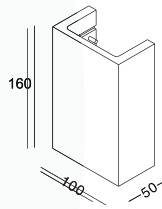

Item No.	Voltage	Frequency	Light Source	Wattage
KL-WL00083L	220-240V	50Hz	CREE LED	MAX 2×3W
KL-WL00083G	220-240V	50Hz	G9	MAX 40W