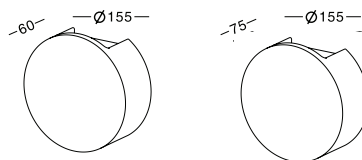

Item No.	Voltage	Frequency
KL-WL00062	220-240V	50Hz
Light Source		Wattage
E14		MAX 40W