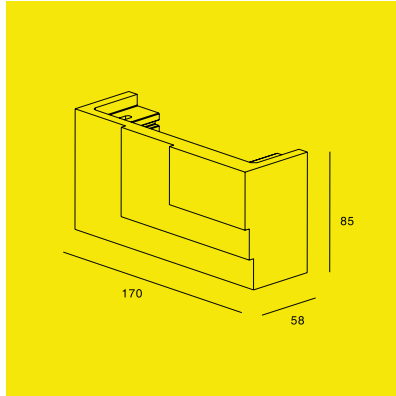

Item No.	Voltage	Frequency	Light Source	Wattage
KL-WL00052	220-240V	50Hz	XTE	3W