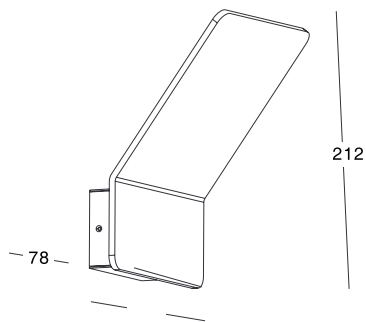

Item No.	Voltage	Frequency	Light Source	Wattage
KL-WL00042	220-240V	50Hz	COB 1304	6.3W