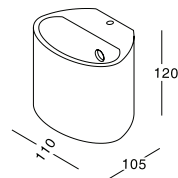

Item No.	Voltage	Frequency	Light Source	Wattage
KL-WL00094	220-240V	50Hz	G9	MAX 40W