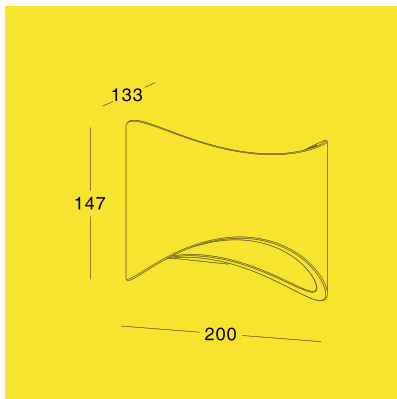

Item No.	Voltage	Frequency	Light Source	Wattage
KL-WL00044	220-240V	50Hz	G9	MAX 40W