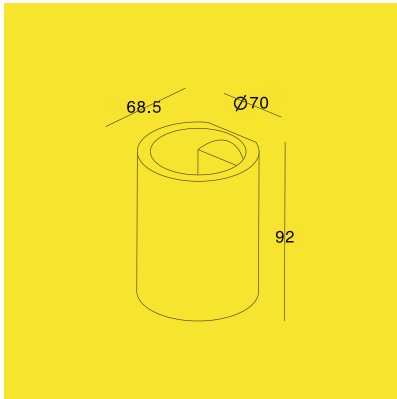

Item No.	Voltage	Frequency	Light Source	Wattage
KL-WL00047	220-240V	50Hz	GU10	MAX 35W